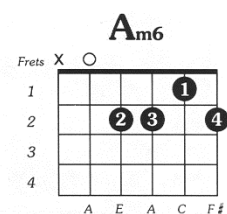

## The Great Mandala (Peter Yarrow)

(Dm\* = Dm formation on 5<sup>th</sup> fret with bass notes A D E A played on 4<sup>th</sup> & 5<sup>th</sup> strings)

**Dm\*** **C** **G**  
So I told him that he'd better shut his mouth And do his job like a man.  
**E** **A**  
And he answered "Listen, Father,  
**Dm\*** **C** **G**  
I will never kill another." He thinks he's better than his brother that died  
**F#** **G** **E** **A**  
What the hell does he think he's doing To his father who brought him up right?

**REFRAIN** **Em** **Am7**  
Take your place on The Great Mandala  
**Am6** **Am7** **Em**  
As it moves through your brief moment of time.  
**C** **Em**  
Win or lose now you must choose now  
**Am7** **Am6**  
And if you lose you're only losing your life.