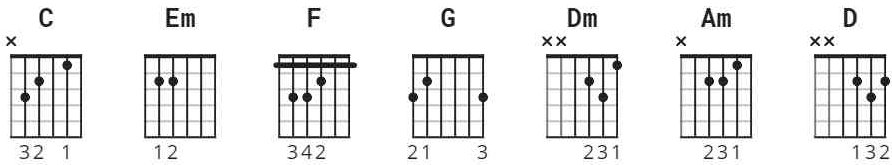

# Old 55 chords by Eagles

Tuning: E A D G B E

## CHORDS

[Verse]

**C**  
Well my time went so quickly  
**Em**  
I went lickety splitly  
**F G C G**  
Out to my old fifty-five  
**C**  
As I pulled away slowly  
**Em**  
Feelin so Holy  
**F G**  
God knows I was feelin alive

[Chorus]

**C Em F G**  
And now the sun's comin up  
**C Em F G**  
I'm ridin' with lady luck  
**C Em F Em**  
Freeway cars and trucks  
**Dm G C Am**  
Stars beginning to fade  
**Dm G C Am**  
And I lead the parade  
**Dm G Am**  
Just A- wishin' I'D stayed A little longer  
**D G**  
Lord, don't you know the feelin's gettin' strong er

[Verse]

                  C  
Well my time went so quickly  
                  Em  
I went lickety splitly  
F                  G          C          G  
Out to my old fifty-five  
                  C  
As I pulled away slowly  
Em  
Feelin so Holy  
F                                  G  
God knows I was feelin alive