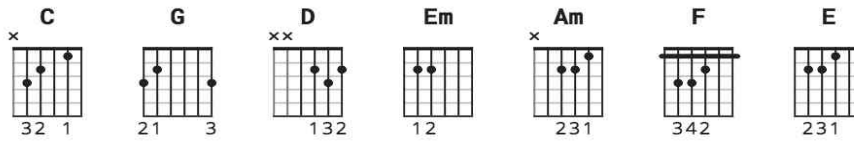

Dangling Conversation chords by Simon & Garfunkel

Difficulty: intermediate

Capo: 3rd fret

CHORDS

The Dangling Conversation chords
Simon & Garfunkel 1966 (Parsley,
Sage, Rosemary and Thyme)

Capo III

C G D G D C C G Em

 C G D
It's a still life water color
 C G D
Of a now late afternoon
 C G
As the sun shines through the
Am
curtain lace
 G Em
And shadows wash the room
 G
And we sit and drink our coffee
F
Cast in our indifference, like
E
shells upon the shore
 D
You can hear the ocean roar
 C G D
In the dangling conversation, and
 G D C
the superficial sighs
 G Em
The borders of our lives

 C G D
Lost in the dangling conversation,
 G D C
And the superficial sighs
 G Em
In the borders of our lives

Set8

<http://sites.google.com/site/guitarmusicchordsandlyrics/>