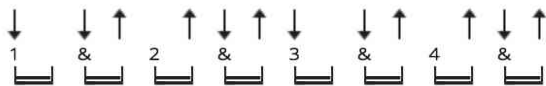

Someone Like You chords by Adele

Difficulty: novice
Tuning: E A D G B E
Capo: 2nd fret
Key: G

CHORDS

STRUMMING

VERSES & PRECHORUS 68 bpm

CHORUS 68 bpm

"Someone Like You" by Adele
CAPO: II

[Intro]
G Bm Em C

[Verse 1]
G Bm
I heard that you're settled down
Em
That you found a girl and you're
C
married now
G Bm
I heard that your dreams came true
Em
Guess she gave you things I didn't
C
give to you
G Bm
Old friend, why are you so shy?
Em C
Ain't like you to hold back or hide
from the light