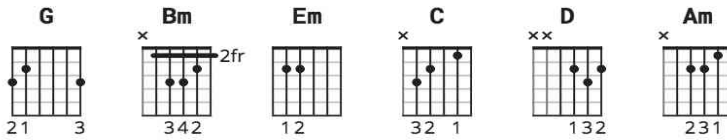

Someone Like You chords by Adele

Difficulty: novice
Tuning: E A D G B E
Capo: 2nd fret
Key: G

CHORDS

STRUMMING

VERSES & PRECHORUS 68 bpm

CHORUS 68 bpm

"Someone Like You" by Adele
CAPO: II

[Intro]
G Bm Em C

[Verse 1]
G Bm
I heard that you're settled down
Em
That you found a girl and you're
C
married now
G Bm
I heard that your dreams came true
Em
Guess she gave you things I didn't
C
give to you
G Bm
Old friend, why are you so shy?
Em C
Ain't like you to hold back or hide
from the light

[Pre-Chorus]
D Em
I hate to turn up out of the blue
uninvited
C
But I couldn't stay away, I couldn't
fight it
D Em
I'd hoped you'd see my face and that
you'd be reminded

C
That for me it isn't over
[Chorus]
G D
Never mind, I'll find someone like
Em C
you
G D Em
I wish nothing but the best for you
C
two
G D
Don't forget me, I beg, I'll
Em C
remember you said
G
Sometimes it lasts in love but
D Em C
sometimes it hurts instead
G
Sometimes it lasts in love but
D Em C
sometimes it hurts instead

[Verse 2]
G Bm
You know how the time flies
Em C
Only yesterday was the time of our
lives
G Bm
We were born and raised in a summer
haze

Em C
Bound by the surprise of our glory
days

[Pre-Chorus]

D Em
I hate to turn up out of the blue
uninvited
C
But I couldn't stay away, I couldn't
fight it
D Em
I'd hoped you'd see my face and that
you'd be reminded
C
That for me it isn't over