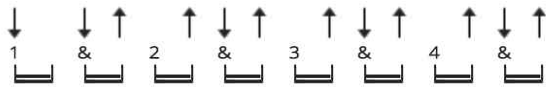

Someone Like You chords by Adele

Difficulty: novice
Tuning: E A D G B E
Capo: 2nd fret
Key: G

CHORDS

STRUMMING

VERSES & PRECHORUS 68 bpm

CHORUS 68 bpm

"Someone Like You" by Adele
CAPO: II

[Intro]
G Bm Em C

[Verse 1]
G Bm
I heard that you're settled down
Em
That you found a girl and you're
C
married now
G Bm
I heard that your dreams came true
Em
Guess she gave you things I didn't
C
give to you
G Bm
Old friend, why are you so shy?
Em C
Ain't like you to hold back or hide
from the light