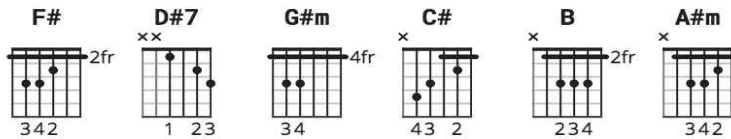

Baby Im Yours chords by Barbara Lewis

Difficulty: intermediate

Capo: 4th fret

CHORDS

#-----PLEA
SE
NOTE-----
-----#
This file is the author's own work
and represents their interpretation
of the #
song. You may only use this file
for private study, scholarship, or
research. #
#-----
-----#
Baby I'm Yours chords
Barbara Lewis 1965 (Van McCoy)

Capo IV

F# D#7 G#m C#

F# D#7
Baby I'm yours (baby I'm yours)
G#m C#
And I'll be yours until the stars
F# D#7
fall from the sky
G#m C# B
Yours until the rivers all run dry
A#m G#m
In other words, until I die

C# F# D#7
Baby I'm yours (baby I'm yours)
G#m C#
And I'll be yours until the sun no
F# D#7
longer shines
G#m C#
Yours until the poets run out of
B
rhyme
A#m
In other words, until the end of
G#m
time

B G#m B
I'm gonna stay right here by your
G#m
side
A#m F#
Do my best to keep you satisfied

B G#m
Nothing in the world can drive me
away
C# A#m C#
Cause every day you'll hear me say
C# F# D#7
Baby I'm yours (baby I m yours)
G#m C#
And I'll be yours until two and two
F# D#7
is three
G#m C#
Yours until the mountain crumbles to
B
the sea
A#m G#m
In other words, until I eternity
C# F# D#7
Baby I'm yours
G#m B
Till the stars fall from the sky
C# F# D#7
Baby I'm yours
G#m B
Till the rivers all run dry
C# F# D#7
Baby I'm yours
G#m B
Till the poets run out of rhyme . .
.