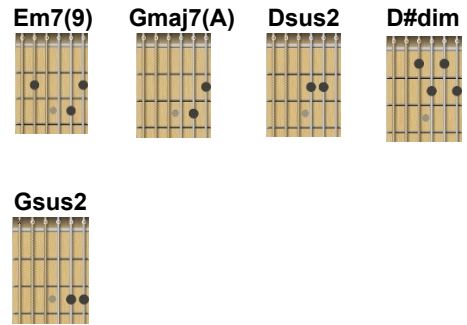

# Don't Let Me Be Lonely Tonight (James Taylor)

Capo II

**Em7(9) Gmaj7(A) Dsus2 D#dim**  
Do me wrong - do me right  
**Em7(9) Gmaj7(A) F#m7 B7**  
Tell me lies but hold me tight  
**Gmaj7 F#m7 Bm7 E7**  
Save your goodbyes for the morning light  
**Em7(9) Gsus2 Dsus2 D#dim**  
But don't let me be lonely tonight

**Em7(9) Gmaj7(A) Dsus2 D#dim**  
Say goodbye and say hello  
**Em7(9) Gmaj7(A) F#m7 B7**  
Sure 'nough good to see you but it's time to go  
**Gmaj7 F#m7 Bm7 E7**  
Don't say yes but please don't say no  
**Em7(9) Gsus2 Dsus2 D**  
I don't want to be lonely tonight

**Bm Bsus2 Bm7 E7**  
Go away then damn ya Go on and do as you please  
**Em7(9) A7sus4 A7 C G D**  
Yeah, you ain't gonna see me getting down on my knees  
**Bm Bsus2 Bm7 E7**  
I'm undecided and your heart's been divided  
**Em7(9) A7sus4 A7 C G**  
You've been turning my world upside down

**Em7(9) Gmaj7(A) Dsus2 D#dim**  
Do me wrong do me right, right now baby  
**Em7(9) Gmaj7(A) F#m7 B7**  
Go on and tell me lies but hold me tight  
**Gmaj7 F#m7 Bm7 E7**  
Save your goodbyes for the morning light  
**Em7(9) A7sus4 A7 C9**  
But don't let me be lonely to----night  
**Em7(9) A7sus4 A7 Dsus2 Gmaj7(C) Dsus2 Gmaj7(C) Dsus2**  
I don't want to be lonely to-----night.