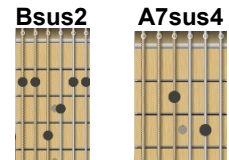

# Don't Let Me Be Lonely Tonight (James Taylor)

Capo II

**Em7(9) Gmaj7(A) Dsus2 D#dim**  
Do me wrong - do me right  
**Em7(9) Gmaj7(A) F#m7 B7**  
Tell me lies but hold me tight  
**Gmaj7 F#m7 Bm7 E7**  
Save your goodbyes for the morning light  
**Em7(9) Gsus2 Dsus2 D#dim**  
But don't let me be lonely tonight

**Em7(9) Gmaj7(A) Dsus2 D#dim**  
Say goodbye and say hello  
**Em7(9) Gmaj7(A) F#m7 B7**  
Sure 'nough good to see you but it's time to go  
**Gmaj7 F#m7 Bm7 E7**  
Don't say yes but please don't say no  
**Em7(9) Gsus2 Dsus2 D**  
I don't want to be lonely tonight

**Bm Bsus2 Bm7 E7**  
Go away then damn ya Go on and do as you please  
**Em7(9) A7sus4 A7 C G D**  
Yeah, you ain't gonna see me getting down on my knees  
**Bm Bsus2 Bm7 E7**  
I'm undecided and your heart's been divided  
**Em7(9) A7sus4 A7 C G**  
You've been turning my world upside down

**Em7(9) Gmaj7(A) Dsus2 D#dim**  
Do me wrong do me right, right now baby  
**Em7(9) Gmaj7(A) F#m7 B7**  
Go on and tell me lies but hold me tight  
**Gmaj7 F#m7 Bm7 E7**  
Save your goodbyes for the morning light  
**Em7(9) A7sus4 A7 C9**  
But don't let me be lonely to----night  
**Em7(9) A7sus4 A7 Dsus2 Gmaj7(C) Dsus2 Gmaj7(C) Dsus2**  
I don't want to be lonely to-----night.