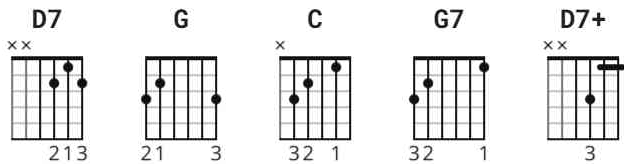

When Will I Be Loved Chords by The Everly Brothers

Difficulty: intermediate

Tuning: E A D G B E

Capo: 4th fret

CHORDS

WHEN WILL I BE LOVED: THE EVERLY BROTHERS (:in B)(Phil Everly) 4/4 - 118

To play along with the original recording, use a Capo on the 4th Fret, or Transpose all the Chords 4 Tones up.

The lick of the Solo Guitar in the D7 is in Tones: d c bb g, with fast fingers, you could play the Chords : D D7 D7+ G

|./.| : Repeat the Previous Chord and Measure of 4-Counts.

D7+ : Play the open D7 with your pink on the 3rd Fret of the G-String.

G | **C D7** | **G** | **G7** |
WHEN WILL I BE LOVED.

Chorus:

C | **D7** | **C** | **G** |
WHEN I MEET A NEW GIRL, THAT I WANT FOR MINE.

| **C** | **D7** | **C** | **D7 D7+** |
SHE ALWAYS BREAKS MY HEART IN TWO, IT HAPPENS EVERY TIME.

Verse-3:

G |C D7 |G |C D7 |G |C D7 |G |G7 |
I'VE BEEN CHEAT-ED, BEEN MIS-TREAT-ED, WHEN WILL I BE LOVED.

Chorus:

C |D7 |C |G
WHEN I MEET A NEW GIRL, THAT I WANT FOR MINE.

|C |D7 |C |D7 D7+ |
SHE ALWAYS BREAKS MY HEART IN TWO, IT HAPPENS EVERY TIME.