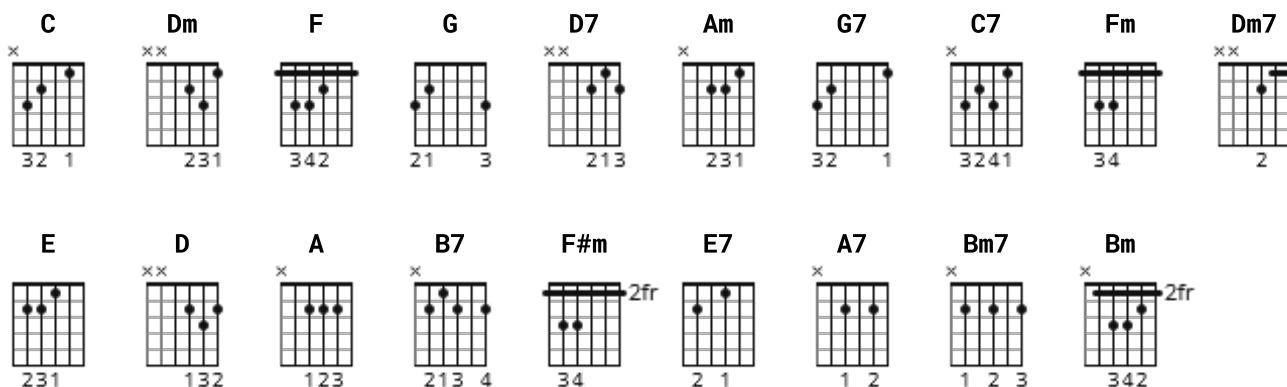

III Follow The Sun Chords by The Beatles

CHORDS

I'll Follow The Sun chords
The Beatles 1964 *

https://en.wikipedia.org/wiki/I%27ll_Follow_the_Sun

C Dm F C

G F C
One day you'll look to see I've
D7
gone.

C Am D7
For tomorrow may rain, so I'll
G7 C F C
follow the sun.

G F C D7
Some day you'll know I was the one.
C Am D7
But tomorrow may rain, so I'll
G7 C
follow the sun.

C7 Dm
And now the time has come
Fm C
And so my love I must go.
C7 F
And though I lose a friend,
Fm C Dm7
In the end you will know, oh.

G F C
One day you'll find that I have
D7
gone.

C Am D7 G7
For tomorrow may rain so I'll follow
C F C
the sun.

C Am D7
Yes, tomorrow may rain, so I'll
G7 C
follow the sun.

C7 Dm
And now the time has come
Fm C
And so my love I must go.
C7 F
And though I lose a friend,
Fm C Dm7
In the end you will know, oh.