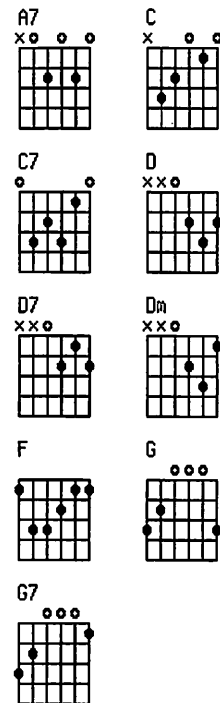

POISONING PIGEONS IN THE PARK TOM LEHRER

Standard Tuning EADGBE

Intro: C A7 D7 G7 (x2)

Verse 1:

C A7 D7 G7
Spring is here, a s-spring is here,

C A7 D7 G7
Life is skittles, and life is beer,

Dm G7 C G7 C
I think the loveliest time of the year is the spring,

A7 D7 G7
(I do! Don't you? Of course you do!)

Dm G7 C
But there's one thing that makes spring complete for me,

D7 G G7
And makes every Sunday a treat for me!

Chorus 1:

C
All the world seems in tune, on a spring afternoon,

G7
When were poisoning pigeons in the park,

Dm
Every Sunday you'll see, my sweetheart and me,

G7 C
As we poison the pigeons in the park!

Post-Chorus 1:

F C
When they see us coming, the birdies all try and hide,

D7 G7
But they still go for peanuts when coated with cyanide...

C
The sun's shining bright, everything seems all right,

G7 C
When were poisoning pigeons in the park!

(Instrumental Break)

Verse 2:

G7 C7
We've gained notoriety, and caused much anxiety,

G7 C7
In the audubon society, with our games...