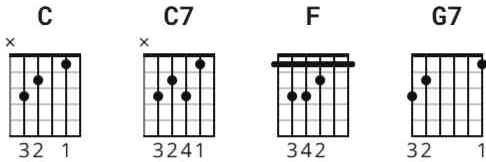

# Me And Paul Chords by Willie Nelson

Difficulty: beginner

Tuning: E A D G B E

### C

Well, it's been rough and rocky travellin'

but I'm finally standin' upright on the ground.

And after takin' several readings,

I'm surprised to find my mind's still fairly sound.

I guess Nashville was the roughest,