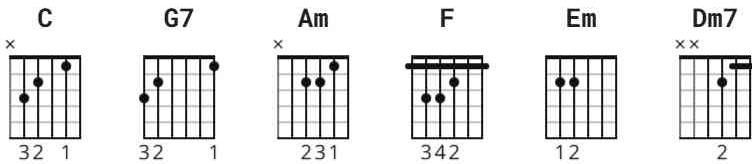

# Holly Jolly Christmas Chords by Michael Bublé

Description: Made a couple of chord and lyric changes.

Difficulty: beginner

Tuning: E A D G B E

## CHORDS

Holly Jolly Christmas – Michael Buble'  
<https://www.youtube.com/watch?v=CmiuQlc-xLE>

(Intro): C G7 C G7

(V1):

C G7 Am C G7  
Have, a, holly, jolly, Christmas, it's the best time, of the year,  
Am C F G7 C  
Now I don't know, if there'll be snow, but I'll have a cup of cheer.

(V2):

G7 Am C G7  
Have a holly, jolly, Christmas, and when you walk down the street,  
Am C F G7 C  
Say hello, to friends you know, and everyone you meet.

(Chorus):

F Em F Dm7 F C  
Ho, ho, the mistletoe, it's hung where you can see,  
F C Am G7 C F C  
Somebody waits for you, 'kiss her once for me.

(V3):

G7 Am C G7  
Have a holly, jolly Christmas, and in case you didn't hear,  
Am C Am C Am G7 C  
Oh, by golly, have a holly, jolly Christmas, this year.

(Interlude): Adlib (listen to mp4)

(Chorus):

F Em F Dm7 F C  
Ho, ho, the mistletoe, it's hung where you can see,  
F C Am G7 C F C  
Somebody waits for you, 'cause you're the one for me