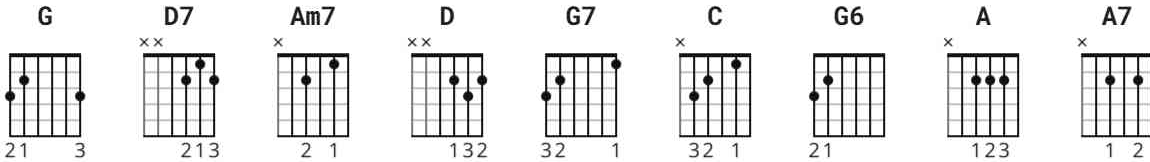

# Pretty Paper Chords by Roy Orbison

Difficulty: beginner

Tuning: E A D G B E

## CHORDS

ROY ORBISON: PRETTY PAPER (W. Nelson) 76/80 - 3/4

|./.| : Repeat the previous Chord and Measure of 3-Counts.

Intro:

/ / / / (Breaks)  
 |G |D7 |Am7 |G  
 PRETTY PAPER, PRETTY RIBBONS OF BLUE.

Chorus:

Verse 1:

/ //// / //// (Breaks & Downbeats)  
 |G |D7 |G |./.|  
 CROWDED STREETS, BUSY FEET HUSTLE BY HIM,  
 |./.| |D7 |G |G6  
 DOWN TOWN SHOPPERS, CHRISTMAS IS NIGH.  
 |G |G7 |C |./.| |  
 THERE HE SITS ALL A-LONE ON THE SIDEWALK,  
 A |A7 |D |D7  
 HOPING THAT YOU WON'T PASS HIM BY.