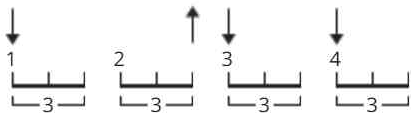

Rockin Around The Christmas Tree Official by Brenda Lee

Tuning: Eb Ab Db Gb Bb Eb

Key: Ab

CHORDS

STRUMMING PATTERN

WHOLE SONG 143 bpm

[Intro]

G Em C

D

[Verse 1]

G

Rockin' around the Christmas tree

D7

At the Christmas party hop

Mistletoe hung where you can see

G