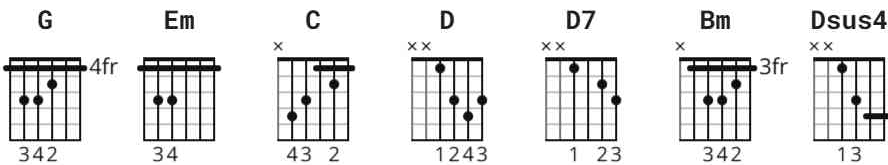

Rockin Around The Christmas Tree Official by Brenda Lee

Tuning: Eb Ab Db Gb Bb Eb

Key: Ab

CHORDS

STRUMMING PATTERN

WHOLE SONG 143 bpm

[Intro]

G Em C

D

[Verse 1]

G

Rockin' around the Christmas tree

D7

At the Christmas party hop

Mistletoe hung where you can see

G