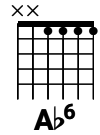

**Crazy for You** - Madonna // 1985 // key: C

Intro: | C | F - G | C | F - G |  
 | C | F - G | C | F - F/G |

C F - G C F - G  
 1. Swaying room as the music starts, strangers making the most of the dark  
 C F - G C F - F/G  
 Two by two their bodies become one  
 C F - G C F - G  
 I see you through the smokey air, can't you feel the weight of my stare  
 C F - E<sup>7</sup> Am - Am<sup>7</sup> F - G  
 You're so close but still a world away, what I'm dying to say, is that...

C Em Am<sup>7</sup>  
 Chorus: I'm crazy for you, touch me once and you'll know it's true  
 C F<sup>maj7</sup> Em Dm<sup>7</sup> F/G\*  
 I never wanted anyone like this, it's all brand new, you'll feel it in my kiss  
 C F - G C F - F/G N.C.  
 I'm crazy for you, crazy for you

C F - G C F - G  
 2. Trying hard to control my heart, I walk over to where you are  
 C F - G C F - F/G  
 Eye to eye we need no words at all  
 C F - G C F - G  
 Slowly now we begin to move, every breath I'm deeper into you  
 C F - E<sup>7</sup> Am - Am<sup>7</sup> F - G  
 Soon we two are standing still in time, if you read my mind, you'll see