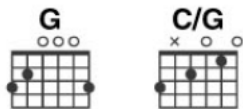

G C/G 2x

everyday people

by Slyvester Stewart (Sly Stone)

G C/G G
 Sometimes I'm right and I can be wrong
 C/G G
 My own beliefs are in my song
 C/G G
 The butcher, the banker, the drummer and then
 C/G G
 Makes no difference what group I'm in
 G C/G G G C/G G
 I—— am everyday people, yeah yeah

G C/G G
 There is a blue one who can't accept the green
 one
 G C/G G
 For living with a fat one trying to be a skinny one
 G C/G G
 Different strokes for differ-ent folks
 G C/G G
 And so on and so on and scooby dooby doo
 G C/G G C/G G
 Oooh sha sha —we got to live toge-ther

G C/G G
 There is a long hair that doesn't like the short hair
 G C/G G
 For being such a rich one that will not help the
 poor one
 G C/G G
 And different strokes for different folks
 G C/G G
 And so on and so on and scooby dooby doo
 G C/G G C/G G
 Oooh sha sha—we got to live toge-ther

G C/G G
 There is a yellow one that won't accept the black
 one
 G C/G G
 That won't accept the red one that won't accept
 the white one
 G C/G G
 And different strokes for different folks
 G C/G G
 And so on and so on and scooby dooby doo-bee
 G C/G G G C/G G
 I—— am everyday people