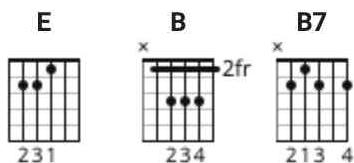

Memphis Official by Johnny Rivers

Tuning: E A D G B E

Key: E

CHORDS

STRUMMING

WHOLE SONG 180 bpm