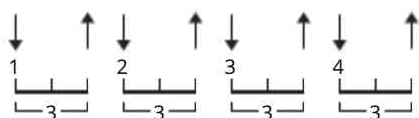

[Intro]

E

[Pre-Verse]

E

[Verse 1]

B

Long distance information, give me Memphis Tennessee
Help me find a party that tried to get in touch with me

[Chorus]

E

She did not leave a number but I know who placed the call

B7

E

'Cause my uncle took a message and he wrote it on the wall

[Verse 2]

B

Help me, information, get in touch with my Marie
She's the only one who'd call me here from the Memphis Tennessee

[Chorus]

E

Her home is on the south side, high upon a ridge

B7

Just a half a mile from the Mississippi bridge,