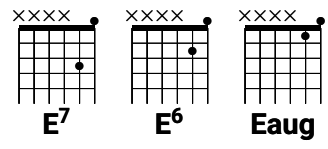

**Helter Skelter** - The Beatles // 1968 // key: E

Intro: | E<sup>7</sup> |

1. When I get to the bottom I go back to the top of the slide

Where I stop and I turn and I go for a ride,

Till I get to the bottom, and I see you again,

Chorus: Helter Skelter, Helter Skelter,

Helter Skelter, yeah!

Interlude: | E | E |

Prechorus: Will you, won't you want me to make you? (aaah)

I'm coming down fast, but don't let me break you (aaah)

Tell me, tell me, tell me the answer, you may be a lover, but you ain't no dancer... look out!

Chorus: Helter Skelter, Helter Skelter,

Helter Skelter, ooh!

Look out! 'Cause here she comes!

Solo: | A | E | A | E | [with aaahs]

2. When I get to the bottom I go back to the top of the slide

Where I stop and I turn and I go for a ride,

Till I get to the bottom, and I see you again,

Yeah, yeah, yeah!

**E** **E**  
*Prechorus:* Well, do you, don't you want me to make you? (aaah)  
**E** **E**  
 I'm coming down fast, but don't let me break you (aaah)  
**G**  
 Tell me, tell me, tell me your answer,  
**A** **E**  
 Well, you may be a lover, but you ain't no dancer.... look out!