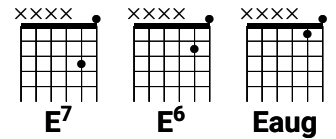

**Helter Skelter** - The Beatles // 1968 // key: E

Intro: | E<sup>7</sup> |

1. When I get to the bottom I go back to the top of the slide

Where I stop and I turn and I go for a ride,

Till I get to the bottom, and I see you again,

Chorus: Helter Skelter, Helter Skelter,

Helter Skelter, yeah!

Interlude: | E | E |

Prechorus: Will you, won't you want me to make you? (aaah)

I'm coming down fast, but don't let me break you (aaah)

Tell me, tell me, tell me the answer, you may be a lover, but you ain't no dancer... look out!

Chorus: Helter Skelter, Helter Skelter,

Helter Skelter, ooh!

Look out! 'Cause here she comes!

Solo: | A | E | A | E | [with aaahs]

2. When I get to the bottom I go back to the top of the slide

Where I stop and I turn and I go for a ride,

Till I get to the bottom, and I see you again,

Yeah, yeah, yeah!

**E** **E**  
*Prechorus:* Well, do you, don't you want me to make you? (aaah)  
**E** **E**  
 I'm coming down fast, but don't let me break you (aaah)  
**G**  
 Tell me, tell me, tell me your answer,  
**A** **E**  
 Well, you may be a lover, but you ain't no dancer.... look out!