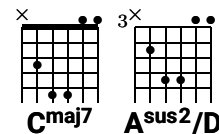

Runnin' Down a Dream - Tom Petty // 1989 // key: E

Intro: | † | E | Et | E | Et |
 | E | Et | E | E |

† That riff on the 1&: E | --0-7-0-6-0-5-0-b3-0-- |

1. It was a beautiful day, the sun beat down,
 D^{sus2} D^{sus2} E Et
 I had the radio on, I was drivin'
 E E E E
 Trees flew by, me and Del were singin',
 D^{sus2} D^{sus2} E E
 "Little Runaway" - I was flyin'

Chorus: Yeah, runnin' down a dream
 D⁵ - G E
 E - G A
 That never would come to me
 D⁵ - G E
 Workin' on a mystery
 E - G A
 Goin' wherever it leads
 A - G E Et E E
 Runnin' down a dream

2. I felt so good like anything was possible
 D^{sus2} D^{sus2} E Et
 I hit cruise control and rubbed my eyes
 E E E E
 The last three days the rain was unstoppable
 D^{sus2} D^{sus2} E E
 It was always cold, no sunshine

Chorus: [Repeat Chorus]

Postchorus: Woo-ho, woo-ho, woo-ho
 C^{maj7} C^{maj7}† A^{sus2}/D A^{sus2}/D† E Et
 C^{maj7} C^{maj7}† A^{sus2}/D A^{sus2}/D† (E)
 Woo-ho, woo-ho, woo-ho

3. I rolled on as the sky grew dark
 D^{sus2} D^{sus2} E Et
 I put the pedal down to make some time
 E E E E
 There's something good waitin' down this road
 D^{sus2} D^{sus2} E E
 I'm pickin' up whatever's mine