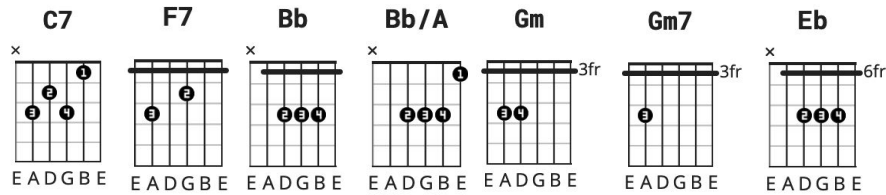

Hey Jude - The Beatles - Standard Tuning

[Verse 1]

F C
Hey Jude don't make it bad
C7 F
take a sad song and make it better
Bb F
Remember to let her into your heart
C C7 F
then you can start to make it better

[Verse 2]

F C
Hey Jude don't be afraid
C7 F
you were made to go out and get her
Bb F
The minute you let her under your skin
C C7 F F7
then you begin to make it better

[Chorus]

Bb Bb/A Gm
And any time you feel the pain hey Jude refrain
Gm7 C C7 F F7
don't carry the world upon your shoulders
Bb Bb/A Gm
For well you know that it's a fool who plays it cool
Gm7 C C7 F
by making his world a little colder

[Interlude]

F7 C C7
La da da da da La da da da

[Verse 3]

F C
Hey Jude don't let me down
C7 F
You have found her now go and get her
Bb F
Remember to let her into your heart
C C7 F F7
then you can start to make it better

[Interlude]

F7 C C7
La da da da da La da da da

[Verse 4]

F C
Hey Jude don't make it bad
C7 F
take a sad song and make it better
Bb F
Remember to let her under your skin
C C7 F
then you'll begin to make it betterbetter better better