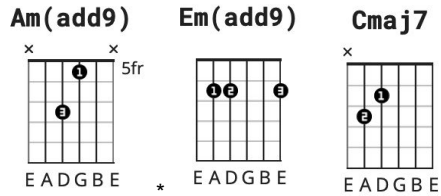

BADGE - Cream - Standard Tuning

*Strum once

[Intro] - can strum chords or play around with the bass line

Am D Am D

D |-----2-----|-----2-----|-----2-----|-----2-----|

A |-----3-----3S|=5-5-5-5-5-----|-----3-----3S|=5-5-5-5-5-----|

E |5-----|-----3h4h|=5-----|-----2-3h4h=|

[Verse 1]

Am D Em(add9) Em
Thinkin' 'bout the times you drove in my car.

Am D Em(add9) Em
Thinkin' that I might have drove you too far.

C Am Bm Am(add9)*
And I'm thinkin' bout the love that you laid on my table.

[Verse 2]

E | -0- -3-4-5- |

Am D Em(add9) Em
I told you not to wander 'round in the dark.

Am D Em(add9) Em
I told you 'bout the swans, that they live in the park.

C Am Bm Am(add9)*
Then I told you 'bout our kid, now he's married to Mable.

[Bridge]

D Cmaj7 G D
Cmaj7 G D

Cmaj7 G D
Yes, I told you that the light goes up and down.

Cmaj7 G D
Don't you notice how the wheel goes 'round.

Cmaj7 G D
And you better pick yourself up from the ground

Cmaj7 G D
before they bring the curtain down.