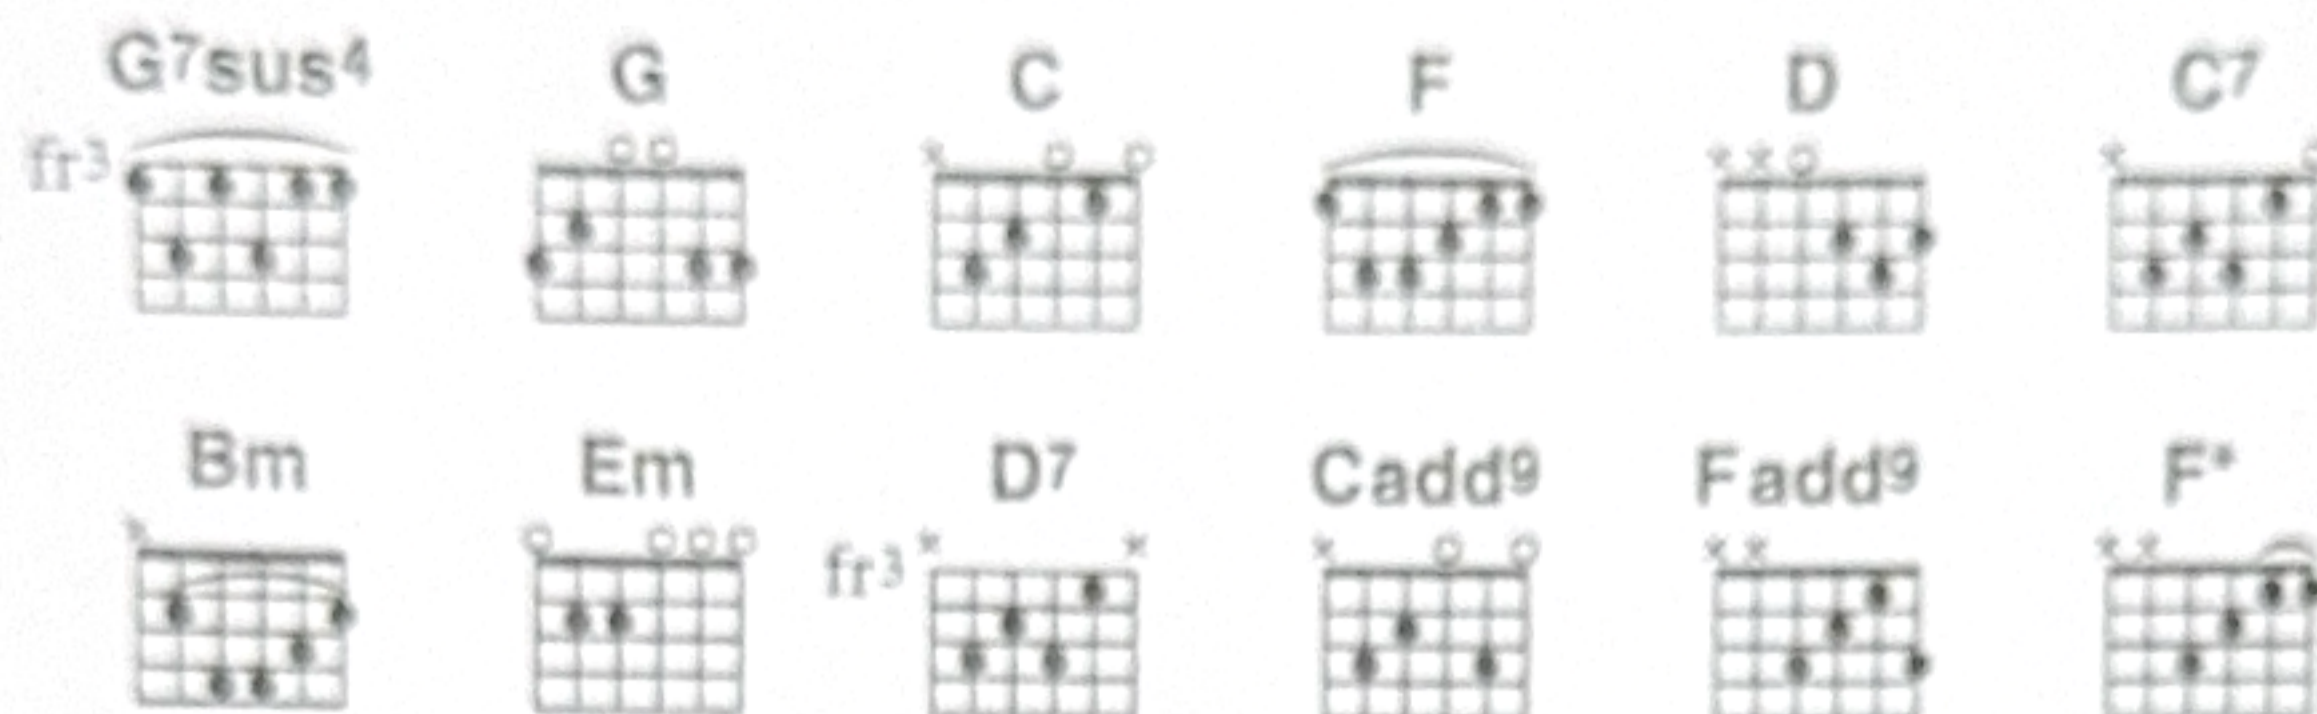

A Hard Day's Night

Words & Music by
John Lennon & Paul McCartney

Verse 1

G7sus4 **G** **C** **G**
 It's been a hard day's night,
 F **G**
 And I've been working like a dog.
 C **G**
 It's been a hard day's night,
 F **G**
 I should be sleeping like a log.
 C
 But when I get home to you,
 D
 I find the things that you do,
 G **C7** **G**
 Will make me feel al - right.