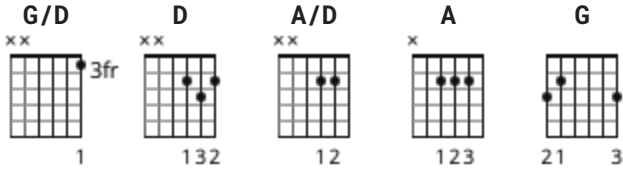

# End Of The Line chords by Traveling Wilburys

Difficulty: beginner

Tuning: E A D G B E

## CHORDS

End of the Line - Traveling Wilburys

[Intro]

```

e|---7-7-7-7-7-2-2-|---7-7-7-7-7--9-10-|---7-7-7-7-7--9-10-12-14----|
B|---8-8-8-8-8-3-3-|---8-8-8-8-8-10-10-|---8-8-8-8-8-10-12-14-15----|
G|---7-7-7-7-7-2-2-|---7-7-7-7-7--9-11-|---7-7-7-7-7--9-12-14-14----|
D|-0-----|0-----|0-----|
A|-----|-----|-----|
E|-----|-----|-----|
    
```

[Verse 1]

**G**      **D**  
 You can sit a-round and wait for the phone to ring (at the end of the line)  
**G**      **D**  
 Waiting for someone to tell you every-thing (at the end of the line)  
**G**      **D**  
 Sit around and won der what to-mor-row will bring (at the end of the line)  
**A**  
 Maybe a dia-mond ring.

[Chorus 2]

(Well it's all right)      **D**      Even if they say you're wrong.      **A**      **G**

Well its (alll right) If you live the life you please.

Well its (alll right) Even if the sun don't shine.