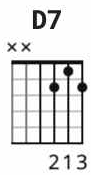

Here Comes The Sun Official by The Beatles

Tuning: E A D G B E

Capo: 7th fret

Key: A

CHORDS

[Intro]

D G A7 D
G
A7

[Chorus]

D
Here comes the sun (doo doo doo doo)
G E7
Here comes the sun, and I say
D
It's all right
G D/F# Em D A

[Verse 1]

D G A7
Little darling, it's been a long cold lonely winter
D G A7
Little darling, it feels like years since it's been here

[Chorus]

D
Here comes the sun (doo doo doo doo)
G E7
Here comes the sun, and I say
D
It's all right
G D/F# Em D A D A7

[Verse 2]

D G A7
Little darling, the smiles returning to the faces
D G A7
Little darling, it seems like years since it's been here

[Chorus]

D
Here comes the sun (doo doo doo doo)
G E7
Here comes the sun, and I say
D
It's all right
G D/F# Em D A D

[Bridge]

A7 F C G
D A7
F C G D
Sun, sun, sun, here it comes
A7 F C G D
Sun, sun, sun, here it comes
A7 F C G D
Sun, sun, sun, here it comes
A7 F C G D
Sun, sun, sun, here it comes
A7 F C G D
Sun, sun, sun, here it comes
A7 Asus4 A7