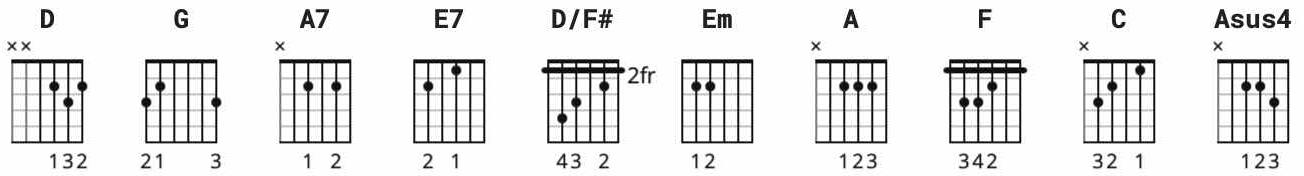

Here Comes The Sun Official by The Beatles

Tuning: E A D G B E

Capo: 7th fret

Key: A

CHORDS

[Intro]

D G A7 D
G
A7

[Chorus]

D
Here comes the sun (doo doo doo doo)
G E7
Here comes the sun, and I say
D
It's all right
G D/F# Em D A

[Verse 1]

D G A7
Little darling, it's been a long cold lonely winter
D G A7
Little darling, it feels like years since it's been here

[Chorus]

D
Here comes the sun (doo doo doo doo)
G E7
Here comes the sun, and I say
D
It's all right
G D/F# Em D A D A7

[Verse 2]

D G A7
Little darling, the smiles returning to the faces
D G A7
Little darling, it seems like years since it's been here