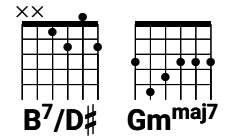

4. Well we all fall in love, but we disregard the danger
Though we share so many secrets, there are some we never tell
Why were you so surprised that you never saw the stranger?
Did you ever let your lover see the stranger in yourself?

Bridge: Don't be afraid to try again,
Everyone goes south, every now and then, ooh ooh
You've done it, why can't someone else?
You should know by now, you've been there yourself

5. You may never understand how the stranger is inspired
But he is not always evil, and he is not always wrong
Though you drown in good intentions, you will never quench the fire
You will give in to desire when the stranger comes along

Outro: | Em7 | Em7 | C9 | C9 | woo hoo
| Em7 | Em7 | C9 | C9 | woo hoo