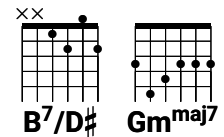

The Stranger - Billy Joel // 1978 // key: Em

Intro: [with whistling]

Em ⁷ - G/D	C ^{maj7}	B ⁷	C ^{maj7}	
E ⁷ - F [#] * G [#] *	Am - Am ⁹ /G	D/F [#] - C/E	B ⁷ /D [#] - A/C [#]	
B - B/A	Em*			
Em ⁷	Em ⁷	C ⁷	C ⁷	
Em ⁷	Em ⁷	C ⁷	C ⁷	

	Em ⁷	Em ⁷	Am	Em ⁷	
1. Well we all	have a face	that we hide	away	forever	
	Am	C	D	B ⁷ *	
And we take	them out	and show	ourselves	when everyone	has gone
	Em ⁷	Em ⁷	Am	Em ⁷	
Some are	satin,	some are	steel,	some are	silk and some
	Am ⁷	D	Bm ⁷	(Em ⁷)	are leather
They're	the faces	of the	stranger,	but we	love to try
					them on

	Em ⁷	Em ⁷	Am	Em ⁷	
3. Once I	used to	believe	that I	was such	a great
	Am	C	D	B ⁷ *	romancer
Then I	came	home	to a	woman	that I
	Em ⁷	Em ⁷	Am	Em ⁷	could not
When I	pressed	her	for a	reason,	she
	Am ⁷	D	Bm ⁷	(Em ⁷)	refused
It was	then	I	felt	the	stranger
					kick me
					right
					between
					the
					eyes

Bridge: Don't be afraid to try again,
 Everyone goes south, every now and then, ooh ooh
 You've done it, why can't someone else?
 You should know by now, you've been there yourself

5. You may never understand how the stranger is inspired
 But he is not always evil, and he is not always wrong
 Though you drown in good intentions, you will never quench the fire
 You will give in to desire when the stranger comes along