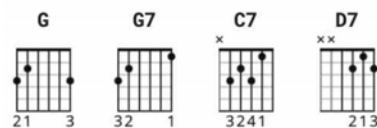

intro

key: G

G G7 C7 G  
D7  
G

# Swinging Doors

MERLE HAGGARD

verse

**G**                          **G7**                          **C7**  
This old smoke filled bar is something I'm not used to  
          **G**  **D7**  
But I gave up my home to see you satisfied  
          **G**                          **G7**                          **C7**  
And I just called to let you know where I'll be living  
          **G**                          **D7**                          **G**  
It's not much but I feel welcome here inside

STRUMMING

WHOLE SONG 121 bpm

chorus

**G**                          **G7**                          **C7**  
And I've got swinging doors, a jukebox and a bar stool  
          **G**  **D7**  
And my new home has a flashing neon sign  
          **G**                          **G7**                          **C7**  
Stop by and see me any time you want to  
'          **G**                          **D7**                          **G**  
Cause I'm always here at home till closing time

chorus

**G**                          **G7**                          **C7**  
And I've got swinging doors, a jukebox and a barstool  
          **G**  **D7**  
And my new home has a flashing neon sign  
          **G**                          **G7**                          **C7**  
Stop by and see me any time you want to  
'          **G**                          **D7**                          **G**  
Cause I'm always here at home till closing time  
**G**                          **D7**                          **G** **D7** **G**  
I'm always here at home till closing time