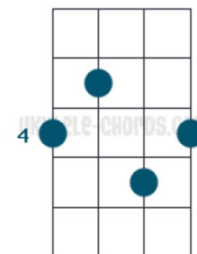

Christmas Time is Here - Vince Guaraldi Trio (1965) Key: D (transposed -3 from F) from A Charlie Brown Christmas

[Intro] Dmaj7 C9 Dmaj7 C9

[Verse]

Dmaj7 C9
Christmas time is here

Dmaj7 C9
Happiness and cheer

Dmaj7 C9
Happiness and cheer

G#m7 Gm7 F#m7

Fun for all that children call

Fm7 Em7 Em7/A Dmaj7

Their favorite time of year

Dmaj7 C9
Snowflakes in the air

Dmaj7 C9
Snowflakes in the air

Dmaj7 C9
Carols everywhere

Carols everywhere

G#m7 Gm7 F#m7

Olden times and ancient rhymes

Fm7 Em7 Em7/A Dmaj7

Of love and dreams to share

[Chorus]

Bbmaj7 D#7
Sleigh bells in the air

Sleigh bells in the air

Bbmaj7 D#7
Beauty everywhere

Beauty everywhere

Em7 A7 B9

Yuletide by the fireside

B7 Em7 Bb9 A7
And joyful memories there

[Verse]

Dmaj7 C9
Christmas time is here

Dmaj7 C9
Christmas time is here

Dmaj7 C9
We'll be drawing near

G#m7 Gm7 F#m7

Oh, that we could always see

Fm7 Em7 Em7/A Dmaj7

Such spirit through the year

[Instrumental (verse chords)] x2

Dmaj7 C9 Dmaj7 C9

G#m7 Gm7 F#m7

Fm7 Em7 Em7/A Dmaj7

[Chorus]

Bbmaj7 D#7
Sleigh bells in the air

Sleigh bells in the air

Bbmaj7 D#7
Beauty everywhere

Beauty everywhere

Em7 A7 B9

Yuletide by the fireside

B7 Em7 Bb9 A7

And joyful memories there

[Verse]

Dmaj7 C9
Christmas time is here

Christmas time is here

Dmaj7 C9
We'll be drawing near

G#m7 Gm7 F#m7

Oh, that we could always see

Fm7 Em7 Em7/A Dmaj7

Such spirit through the year

B9