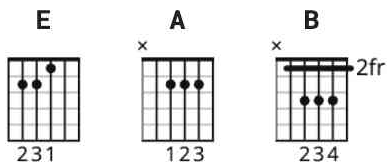

I Knew The Bride When She Could Rock And Roll Chords by Nick Lowe

Description: Strumming pattern is your usual chugging Chuck Berry style thing.

Difficulty: beginner

Tuning: E A D G B E

Key: E

CHORDS

[Intro]

(E) (E)
I knew the bride when she used to rock and roll
(E) (A)
I knew the bride when she used to rock and roll

[Solo]

E E

[Verse 1]

E B
Well, the bride was a picture in the gown that her mama wore
B E
When she was married herself nearly twenty-seven years before
E B
They had to change the style a little, but it looked just fine
B E
Stayed up all night, but they got it finished just in time

[Verse 2]

E B
Now on the arm of her daddy, she's walkin' down the aisle
B E
I see her catch my eye, and give me a secret smile
E B
Maybe it's too old fashioned, but we once were close friends
B E
Oh but the way that she looks today, she never could've then

I knew the bride when she used to rock and roll

E

B

E

I knew the bride when she used to rock and roll

E

I knew the bride when she used to rock and roll

E