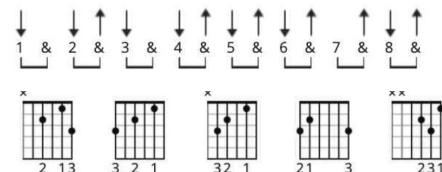

# There is a light that never goes out

SMITHS

key: C#m  
CAPO 4th

Dm7

F

G6

**intro** Dm7 F F F F G6 G6

Am7 Am7/G Am7 Am7/G F C G  
Take me out tonight

Am7 Am7/G Am7 Am7/G F C G  
Where there's music and there's people, And they're young and alive

Am7 Am7/G Am7 Am7/G F C G  
Driving in your car I never, never want to go home

Am7 Am7/G Am7 Am7/G F C G  
Because I haven't got one anymore

Am7 Am7/G Am7 Am7/G F C G  
Take me out tonight

Am7 Am7/G Am7 Am7/G F C G  
Because I want to see people and I want to see life

Am7 Am7/G Am7 Am7/G F C G  
Driving in your car Oh, please, don't drop me home, Because

## chorus

G6 C Am7 F G6 C F Dm  
And if a double-decker bus crashes into us, To die by your side, Is such a heavenly way to die

C Am7 F G6 C F Dm  
And if a ten-ton truck kills the both of us, To die by your side, Well, the pleasure, the privilege is mine