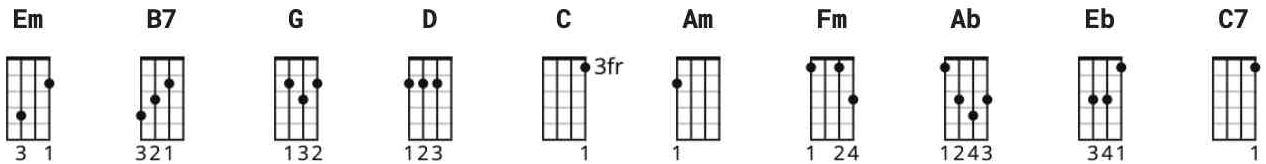

# Rawhide Chords by Frankie Laine

Difficulty: intermediate

Tuning: E A D G B E

Key: Em

## CHORDS

Rawhide chords

Frankie Laine 1958

[https://en.wikipedia.org/wiki/Rawhide\\_\(song\)](https://en.wikipedia.org/wiki/Rawhide_(song))

**Em** **B7** **Em**  
Rollin' Rollin' Rollin' 4x Raw hide

**Em**  
Rollin' rollin' rollin', though the streams are swollen

**G**  
keep them doggies rollin', Rawhide!

**Em** **G** **D** **Em**  
Through rain and wind and weather, hell bent for leather,

**D** **C** **B7**  
wishin' my gal was by my side.

**Em** **G** **D** **Em**  
All the things I'm missin', good vittles, love and kissin',