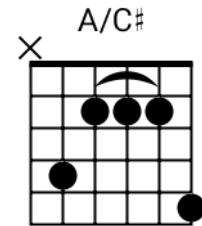

[Interlude]

Bm E
Bm E
Bm E
A D A/C#
Bm E
A D A/C#
Bm E
Bm E