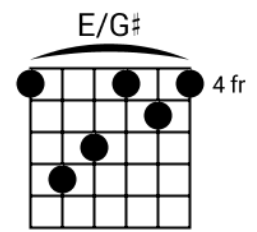

Take On Me - A-ha (1984) | Key: A

[Intro]

Bm E
A D A/C# [2x]
Bm E
Bm E

[Verse]

Bm E
Talking away,
A D A/C#
I don't know what I'm to say
Bm E
I'll say it anyway,
A D A/C#
Today's another day to find you
Bm E
Shyin' away,
F#m D
I'll be coming for your love, OK?

[Chorus]

A E/G# F#m D
Take on me (take on me)
A E/G# F#m D
Take me on (take on me)
A E/G# F#m D
I'll be gone
A E/G# F#m D
In a day or two

[Verse]

Bm E
So, needless to say
A D A/C#
I'm odds and ends, but I'll be
Bm E
Stumbling away
A D A/C#
Slowly learning that life is OK,
Bm E
Say after me,
F#m D
It's no better to be safe than sorry

[Chorus]

A E/G# F#m D
Take on me (take on me)
A E/G# F#m D
Take me on (take on me)
A E/G# F#m D
I'll be gone
A E/G# F#m D
In a day or two

[Instrumental]

C#m G
C#m G
Bm E